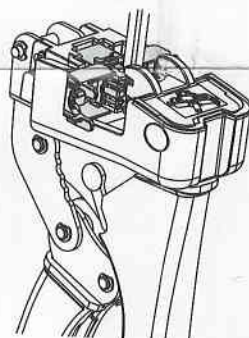

Designation T568B 8-Position jack pin/pair assignments

Toolless User Guide

KJ-TL User Guide

Punch Down User Guide

1. Cap for Toolless

2.

3.

4.

5.

6.

1. Cap for KJ-TL & Punch Down

2.

3.

4.

5.

2.