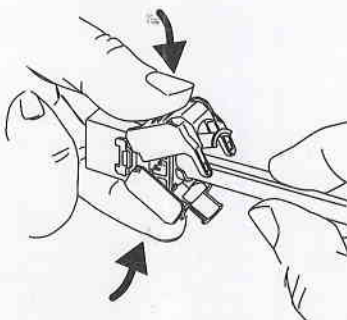

Designation T568B 8-Position jack pin/pair assignments

Toolless User Guide

KJ-TL User Guide

Punch Down User Guide

1. Cap for Toolless

2.

3.

4.

5.

6.

1. Cap for KJ-TL & Punch Down

2.

3.

4.

5.

2.