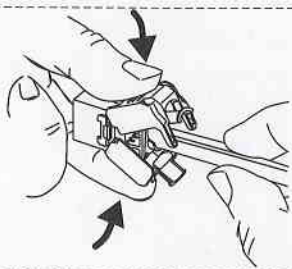

Keystone Jack User Guide

KJ28F

Legend
 W White
 G Green
 O Orange
 BL Blue
 BR Brown

1	2	3	4	5	6	7	8
W-G	G	W-O	BL	W-BL	O	W-BR	BR

Designation T568A 8-Position jack pin/pair assignments

1	2	3	4	5	6	7	8
W-O	O	W-G	BL	W-BL	G	W-BR	BR

Designation T568B 8-Position jack pin/pair assignments

Toolless User Guide

KJ-TL User Guide

Punch Down User Guide

1. Cap for Toolless

2.

3.

4.

5.

6.

1. Cap for KJ-TL & Punch Down

2.

3.

4.

5.

2.