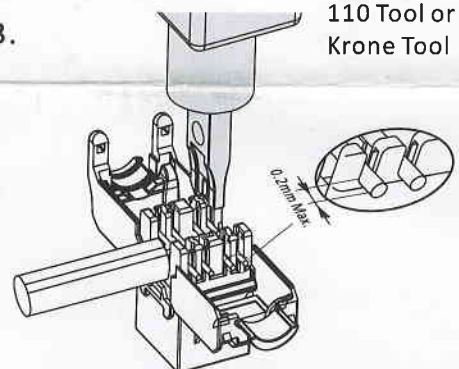

Keystone Jack User Guide

KJ28F

Legend
W White
G Green
O Orange
BL Blue
BR Brown

1	2	3	4	5	6	7	8
W-G	G	W-O	BL	W-BL	O	W-BR	BR

Designation T568A 8-Position jack pin/pair assignments

1	2	3	4	5	6	7	8
W-O	O	W-G	BL	W-BL	G	W-BR	BR

Designation T568B 8-Position jack pin/pair assignments

Toolless User Guide

KJ-TL User Guide

Punch Down User Guide

1. Cap for Toolless

2.

3.

4.

5.

6.

1. Cap for KJ-TL & Punch Down

2.

3.

4.

5.

2.

3.

6.