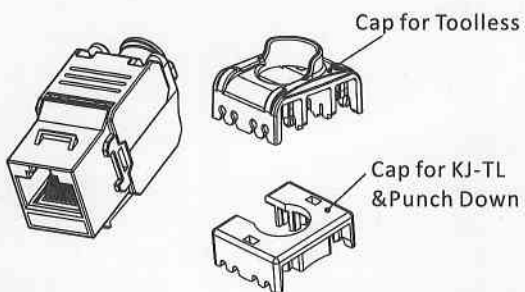

Keystone Jack User Guide

KJ28F

Legend
 W White
 G Green
 O Orange
 BL Blue
 BR Brown

1	2	3	4	5	6	7	8
W-G	G	W-O	BL	W-BL	O	W-BR	BR

Designation T568A 8-Position jack pin/pair assignments

1	2	3	4	5	6	7	8
W-O	O	W-G	BL	W-BL	G	W-BR	BR

Designation T568B 8-Position jack pin/pair assignments

Toolless User Guide

KJ-TL User Guide

Punch Down User Guide

1. Cap for Toolless

2.

3.

4.