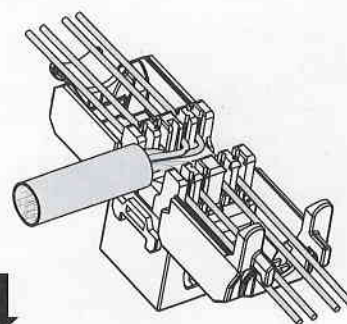

Keystone Jack User Guide

KJ28F

Legend
 W White
 G Green
 O Orange
 BL Blue
 BR Brown

1	2	3	4	5	6	7	8
W-G	G	W-O	BL	W-BL	O	W-BR	BR

Designation T568A 8-Position jack pin/pair assignments

1	2	3	4	5	6	7	8
W-O	O	W-G	BL	W-BL	G	W-BR	BR

Designation T568B 8-Position jack pin/pair assignments

Toolless User Guide

KJ-TL User Guide

Punch Down User Guide

1. Cap for Toolless

2.

3.

4.

5.

6.

1. Cap for KJ-TL & Punch Down

2.

3.

4.

5.

2.