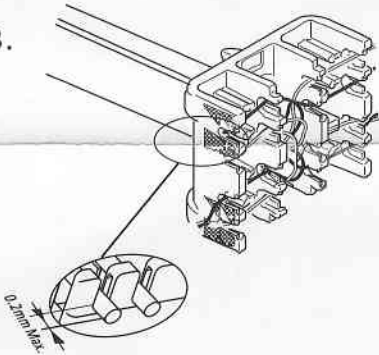

Keystone Jack User Guide

KJ28F

Legend
 W White
 G Green
 O Orange
 BL Blue
 BR Brown

1	2	3	4	5	6	7	8
W-G	G	W-O	BL	W-BL	O	W-BR	BR

Designation T568A 8-Position jack pin/pair assignments

1	2	3	4	5	6	7	8
W-O	O	W-G	BL	W-BL	G	W-BR	BR

Designation T568B 8-Position jack pin/pair assignments

Toolless User Guide

KJ-TL User Guide

Punch Down User Guide

1. Cap for Toolless

2.

3.

4.

5.

6.

1. Cap for KJ-TL & Punch Down

2.

3.

4.

5.

2.