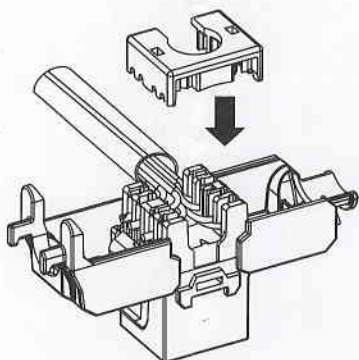

Designation T568B 8-Position jack pin/pair assignments

Toolless User Guide

KJ-TL User Guide

Punch Down User Guide

1. Cap for Toolless

2.

3.

4.

5.

6.

1. Cap for KJ-TL & Punch Down

2.

3.

4.

5.

2.