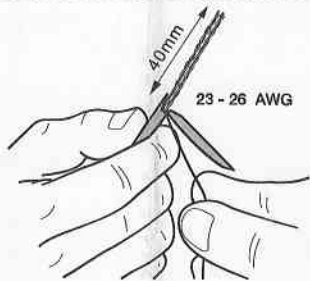

Keystone Jack User Guide

KJ28F

Legend
 W White
 G Green
 O Orange
 BL Blue
 BR Brown

1	2	3	4	5	6	7	8
W-G	G	W-O	BL	W-BL	O	W-BR	BR

Designation T568A 8-Position jack pin/pair assignments

1	2	3	4	5	6	7	8
W-O	O	W-G	BL	W-BL	G	W-BR	BR

Designation T568B 8-Position jack pin/pair assignments

Toolless User Guide

KJ-TL User Guide

Punch Down User Guide

1. Cap for Toolless

2.

3.

4.