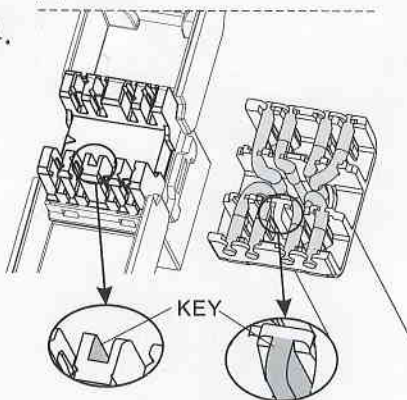

Keystone Jack User Guide

KJ28F

Legend
 W White
 G Green
 O Orange
 BL Blue
 BR Brown

1	2	3	4	5	6	7	8
W-G	G	W-O	BL	W-BL	O	W-BR	BR

Designation T568A 8-Position jack pin/pair assignments

1	2	3	4	5	6	7	8
W-O	O	W-G	BL	W-BL	G	W-BR	BR

Designation T568B 8-Position jack pin/pair assignments

Toolless User Guide

KJ-TL User Guide

Punch Down User Guide

1. Cap for Toolless

2.

3.

4.

5.

6.

1. Cap for KJ-TL & Punch Down

2.

3.

4.

5.

2.