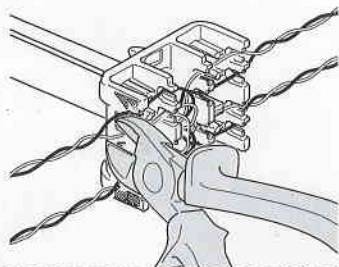

Keystone Jack User Guide

KJ28F

Legend
 W White
 G Green
 O Orange
 BL Blue
 BR Brown

1	2	3	4	5	6	7	8
W-G	G	W-O	BL	W-BL	O	W-BR	BR

Designation T568A 8-Position jack pin/pair assignments

1	2	3	4	5	6	7	8
W-O	O	W-G	BL	W-BL	G	W-BR	BR

Designation T568B 8-Position jack pin/pair assignments

Toolless User Guide

KJ-TL User Guide

Punch Down User Guide

1. Cap for Toolless

2.

3.

4.

5.

6.

1. Cap for KJ-TL & Punch Down

2.

3.

4.

5.

2.