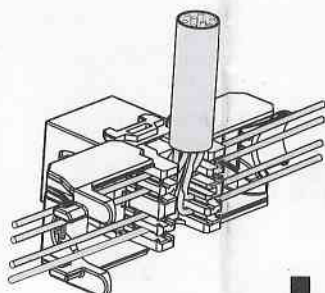

Designation T568B 8-Position jack pin/pair assignments

Toolless User Guide

KJ-TL User Guide

Punch Down User Guide

1. Cap for Toolless

2.

3.

4.

5.

6.

1. Cap for KJ-TL & Punch Down

2.

3.

4.

5.

2.